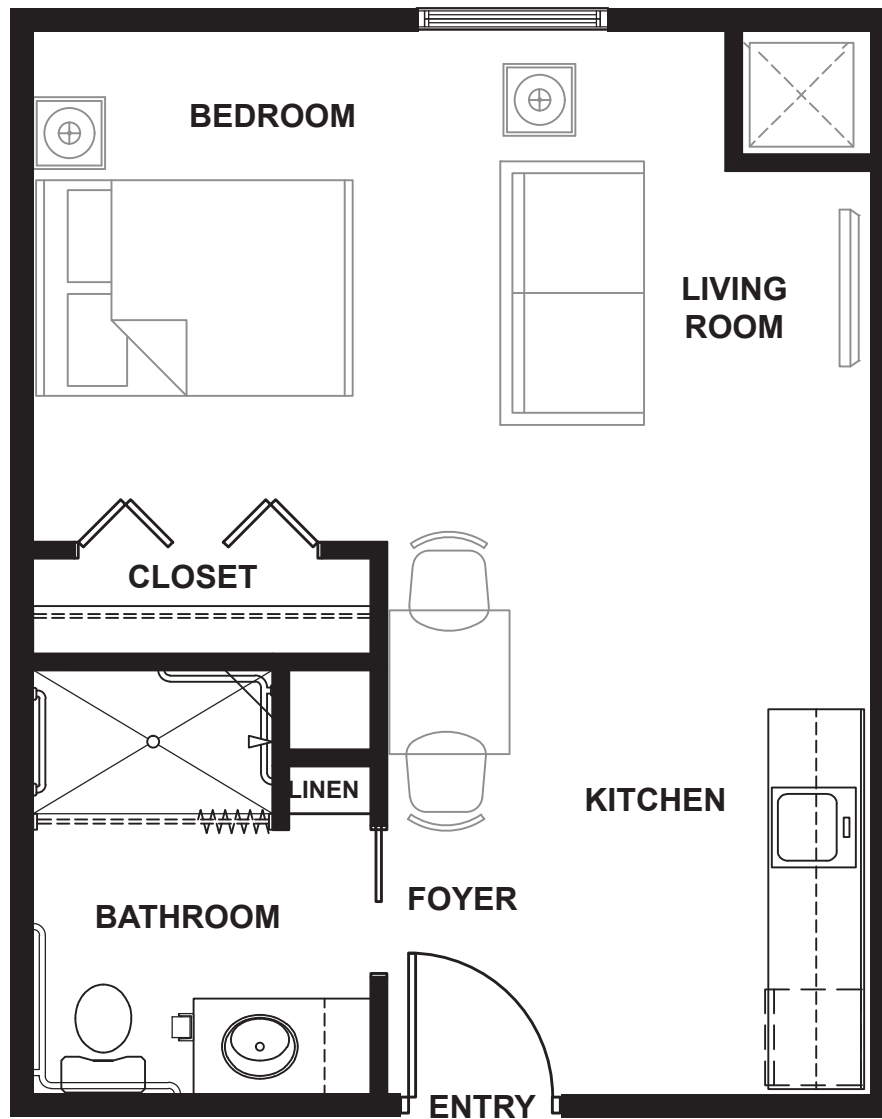

THE ALPHA

Assisted Living Alcove

APPROXIMATELY 380 SQUARE FEET

CYPRESS POINT
FORT MYERS

6870 ALISTER WAY | FORT MYERS, FL 33912
(239) 768-4044 | CYPRESSPOINTSENIORLIVING.COM
ASSISTED LIVING | MEMORY SUPPORT | SHORT-TERM STAYS