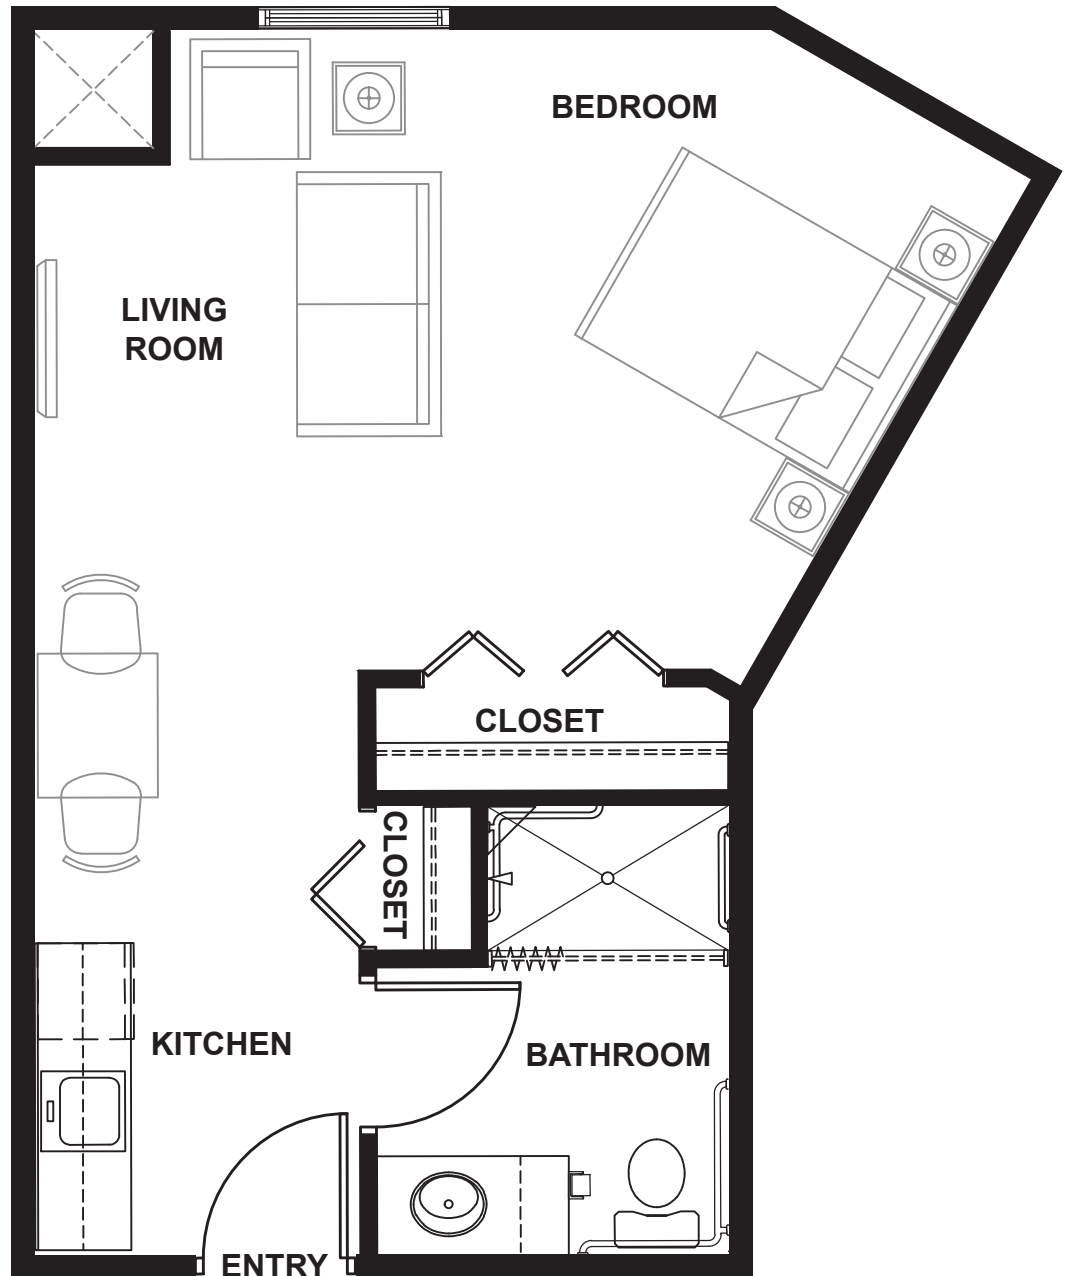

# THE DIVINE

*Assisted Living Large Alcove*

APPROXIMATELY 410 SQUARE FEET

**CYPRESS POINT**  
FORT MYERS

6870 ALISTER WAY | FORT MYERS, FL 33912  
(239) 768-4044 | [CYPRESSPOINTSENIORLIVING.COM](http://CYPRESSPOINTSENIORLIVING.COM)  
ASSISTED LIVING | MEMORY SUPPORT | SHORT-TERM STAYS